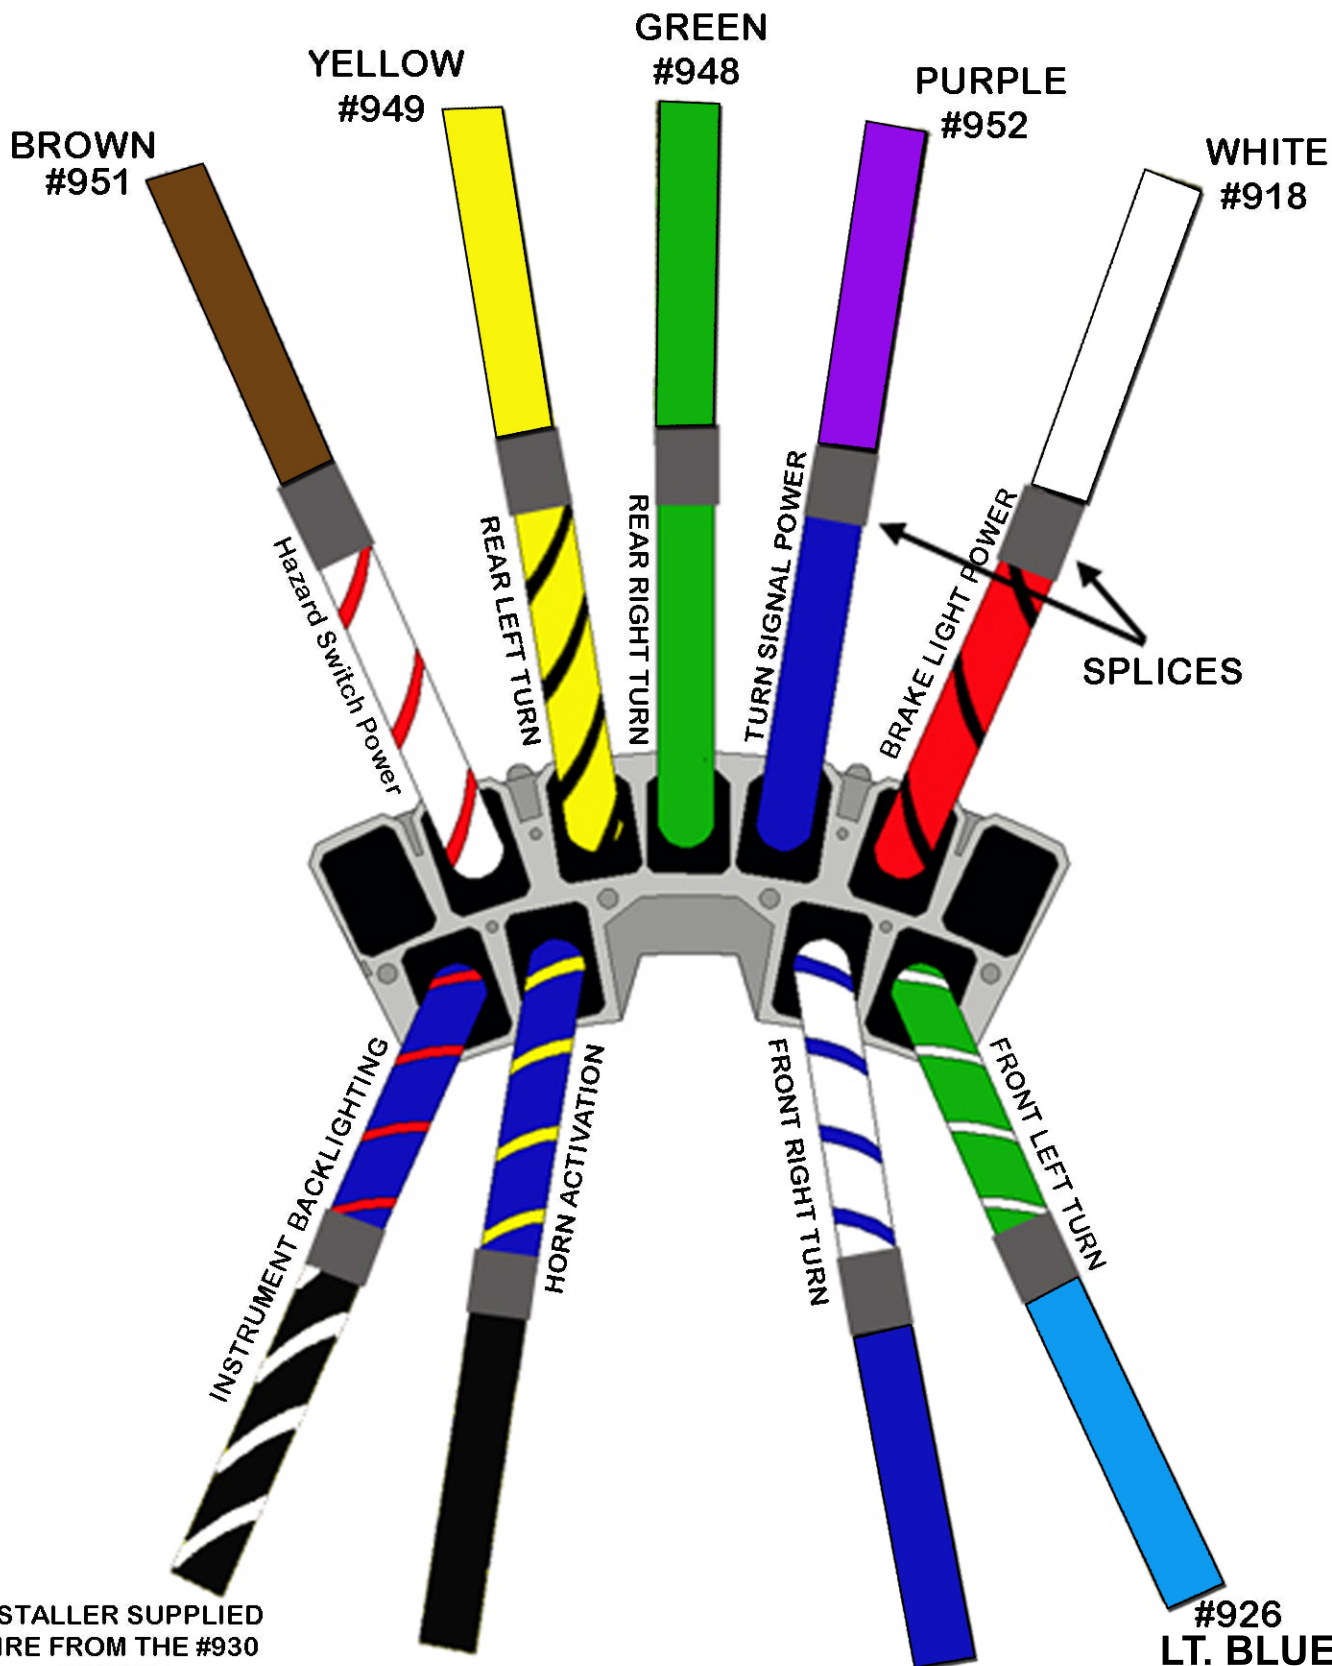

FORD "SEMI CIRCLE" TURN SIGNAL SWITCH CONNECTOR

INSTALLER SUPPLIED
WIRE FROM THE #930
CIRCUIT,
ONLY NEEDED IF YOU
HAVE A COLUMN MOUNTED
GEAR INDICATOR

#953
BLACK

#925
BLUE

#926
LT. BLUE